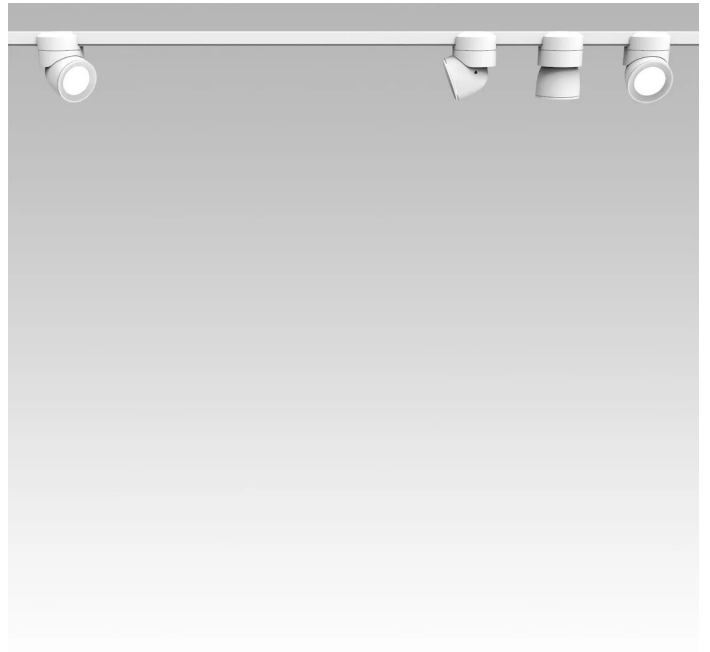

U system is composed of direct-light spotlights that can be oriented thanks to a special swivel joint. It is characterized by a terminal that embraces and is magnetically connected to the electrified track. LED light source with interchangeable optics. Remote driver.

Colour variant code

1441/38/NE

Black

1441/38/BI

White

Gallery

Accessories

5142.1
Remote driver

522
Driver 48 V

519
Electrified track

520
Electrified track

521
Electrified track

526
Hanging cable

500X
Bluetooth device

525
Joint

524
Joint