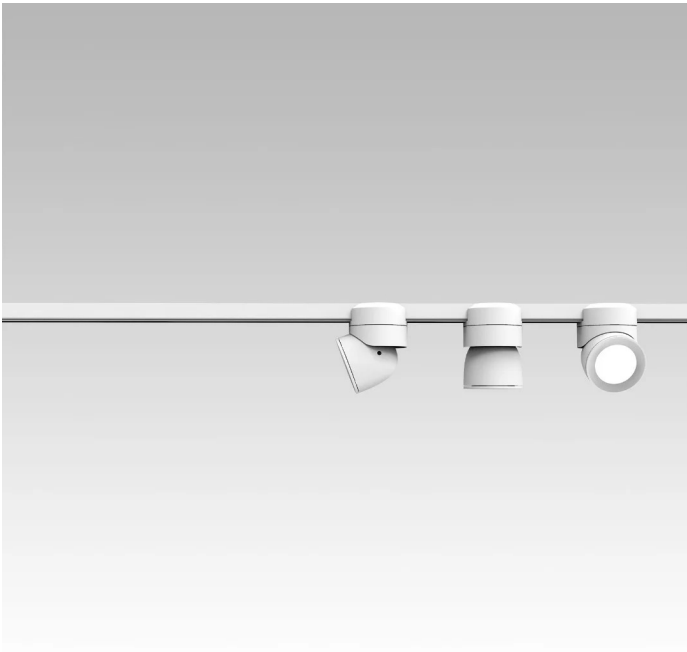

U system is composed of direct-light spotlights that can be oriented thanks to a special swivel joint. It is characterized by a terminal that embraces and is magnetically connected to the electrified track. LED light source with interchangeable optics. Remote driver.

Award

Family	Sistema U
Typology	Spotlight
Utilisation	Indoor

**Dimensions**

Height	10 cm
Diameter	7 cm
Weight	0.5 Kg

**Materials**

Structure	aluminium	Diffuser	polycarbonate
-----------	-----------	----------	---------------

Colour variant code

1441/38/NE

Black

1441/38/BI

White

Gallery

Accessories

5142.1
Remote driver

522
Driver 48 V

519
Electrified track

520
Electrified track

521
Electrified track

526
Hanging cable

500X
Bluetooth device

525
Joint

524
Joint