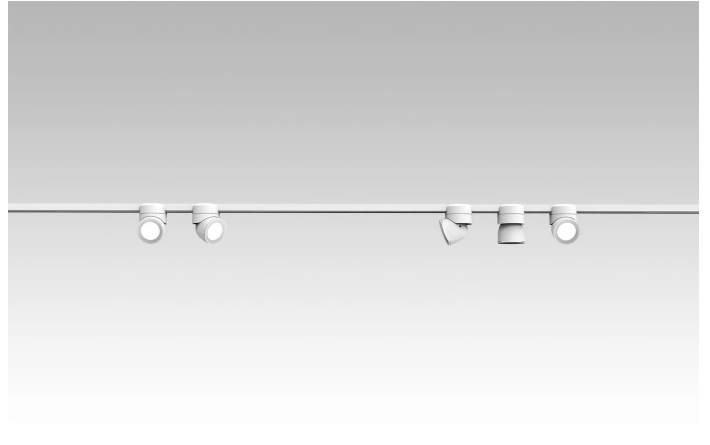

U system is composed of direct-light spotlights that can be oriented thanks to a special swivel joint. It is characterized by a terminal that embraces and is magnetically connected to the electrified track. LED light source with interchangeable optics. Remote driver.

Award

Family	Sistema U
Typology	Spotlight
Utilisation	Indoor

**Dimensions**

Height	10 cm
Diameter	7 cm
Weight	0.5 Kg

**Materials**

Structure	aluminium	Diffuser	polycarbonate
-----------	-----------	----------	---------------

Colour variant code

1441/38/NE

Black

1441/38/BI

White

Gallery

Accessories

5142.1
Remote driver

522
Driver 48 V

519
Electrified track

520
Electrified track

521
Electrified track

526
Hanging cable

500X
Bluetooth device

525
Joint

524
Joint