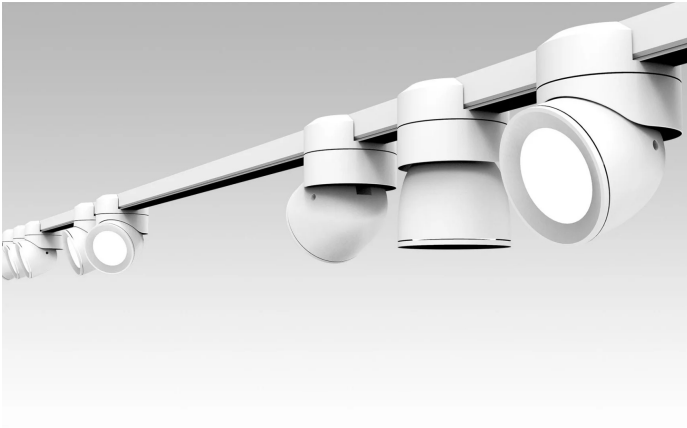

U system is composed of direct-light spotlights that can be oriented thanks to a special swivel joint. It is characterized by a terminal that embraces and is magnetically connected to the electrified track. LED light source with interchangeable optics. Remote driver.

Award

Family	Sistema U
Typology	Spotlight
Utilisation	Indoor

**Dimensions**

Height	10 cm
Diameter	7 cm
Weight	0.5 Kg

**Materials**

Structure	aluminium	Diffuser	polycarbonate
-----------	-----------	----------	---------------

Colour variant code

1441/38/NE

Black

1441/38/BI

White

Gallery

Accessories

5142.1
Remote driver

522
Driver 48 V

519
Electrified track

520
Electrified track

521
Electrified track

526
Hanging cable

500X
Bluetooth device

525
Joint

524
Joint